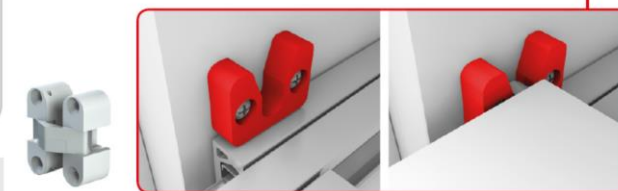

HONGKONG HARDWARE SUPPLIER LTD.

香港裝飾材料有限公司

Product Code:

EXT-HKS-BMB-004

Description:

Extension Table Top for Cabinet Front & Folding Panels

Brand:

BMB