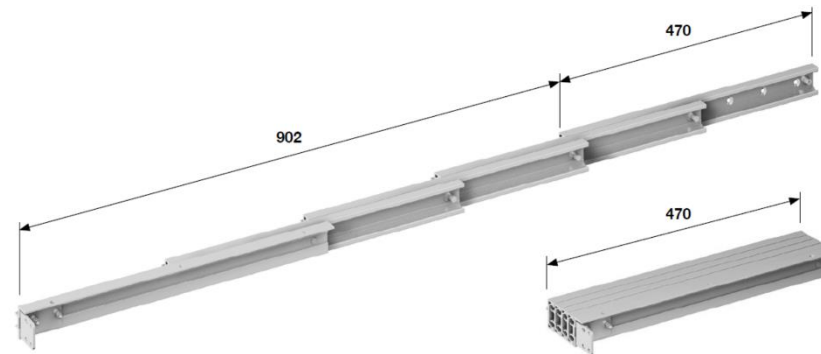

HONGKONG HARDWARE SUPPLIER LTD.

香港裝飾材料有限公司

Product Code:

EXT-HKS-BMB-001

Description:

Extension Table Top Stackable Panels

Brand:

BMB

Spina-bussola
o mm 8.
Pin-bush o mm 8.

HONGKONG HARDWARE SUPPLIER LTD.

香港裝飾材料有限公司

Product Code:

EXT-HKS-BMB-002

Description:

Extension Table Top Stackable Panels with Front Bar

Brand:

BMB

0600 (600mm), 0900 (900mm), 1200 (1200mm)

Spina-bussola
o mm 8.
Pin-bush o mm 8.

HONGKONG HARDWARE SUPPLIER LTD.

香港裝飾材料有限公司

Product Code:

EXT-HKS-BMB-003

Description:

Extension Table Top with Legs & Folding Panels

Brand:

BMB

Codice Code	Elementi estensibili Extendible components	A guida chiusa installed length	D guida aperta overall extended length	C estensione extension	S larghezza width	B lunghezza aletta bracket length
09344/000/00/0300/00	4	300 mm	1123 mm	823 mm	71 mm	300 mm
09344/000/00/0350/00	4	350 mm	1373 mm	1023 mm	71 mm	350 mm
09344/000/00/0400/00	4	400 mm	1623 mm	1223 mm	71 mm	400 mm