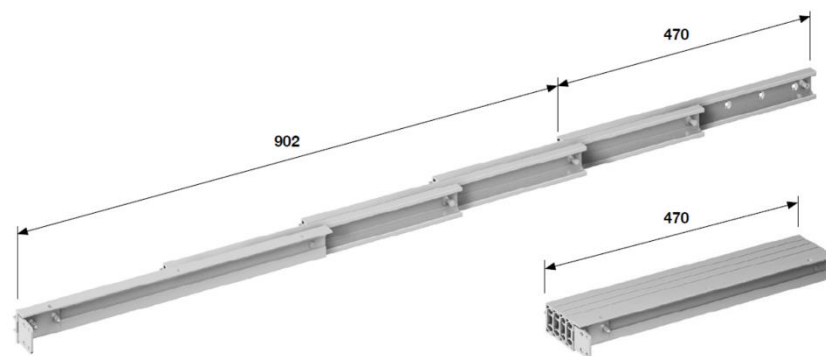

Spina-bussola
o mm 8.
Pin-bush o mm 8.

HONGKONG HARDWARE SUPPLIER LTD.

香港裝飾材料有限公司

Product Code:

EXT-HKS-BMB-002

Description:

Extension Table Top Stackable Panels with Front Bar

Brand:

BMB

0600 (600mm), 0900 (900mm), 1200 (1200mm)

Spina-bussola
o mm 8.
Pin-bush o mm 8.

HONGKONG HARDWARE SUPPLIER LTD.

香港裝飾材料有限公司

Product Code:

EXT-HKS-BMB-003

Description:

Extension Table Top with Legs & Folding Panels

Brand:

BMB

Codice Code	Elementi estensibili Extendible components	A guida chiusa installed length	D guida aperta overall extended length	C estensione extension	S larghezza width	B lunghezza aletta bracket length
09344/000/00/0300/00	4	300 mm	1123 mm	823 mm	71 mm	300 mm
09344/000/00/0350/00	4	350 mm	1373 mm	1023 mm	71 mm	350 mm
09344/000/00/0400/00	4	400 mm	1623 mm	1223 mm	71 mm	400 mm