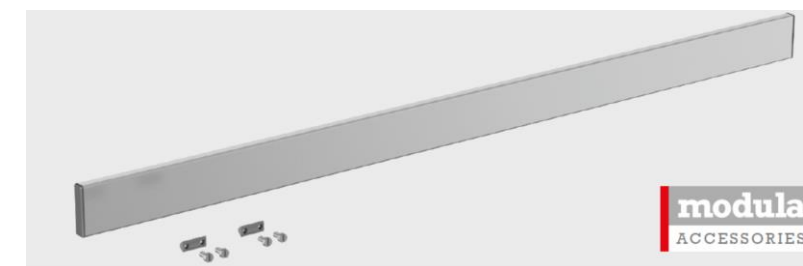

HONGKONG HARDWARE SUPPLIER LTD.

香港裝飾材料有限公司

Product Code:

EXT-HKS-BMB-001

Description:

Extension Table Top Stackable Panels

Brand:

BMB

Spina-bussola
o mm 8.
Pin-bush o mm 8.

HONGKONG HARDWARE SUPPLIER LTD.

香港裝飾材料有限公司

Product Code:

EXT-HKS-BMB-002

Description:

Extension Table Top Stackable Panels with Front Bar

Brand:

BMB

0600 (600mm), 0900 (900mm), 1200 (1200mm)

Spina-bussola
o mm 8.
Pin-bush o mm 8.

HONGKONG HARDWARE SUPPLIER LTD.

香港裝飾材料有限公司

Product Code:

EXT-HKS-BMB-003

Description: