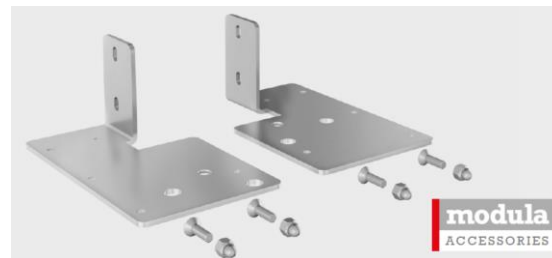

HONGKONG HARDWARE SUPPLIER LTD.

香港裝飾材料有限公司

Product Code:

EXT-HKS-BMB-004

Description:

Extension Table Top for Cabinet Front & Folding Panels

Brand:

BMB