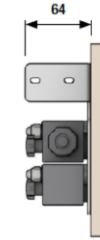

Spina-bussola
o mm 8.
Pin-bush o mm 8.

HONGKONG HARDWARE SUPPLIER LTD.

香港裝飾材料有限公司

Product Code:

EXT-HKS-BMB-002

Description:

Extension Table Top Stackable Panels with Front Bar

Brand:

BMB

0600 (600mm), 0900 (900mm), 1200 (1200mm)

Spina-bussola
o mm 8.
Pin-bush o mm 8.

HONGKONG HARDWARE SUPPLIER LTD.

香港裝飾材料有限公司

Product Code:

EXT-HKS-BMB-003

Description:

Extension Table Top Folding Panels

Brand:

BMB

HONGKONG HARDWARE SUPPLIER LTD.

香港裝飾材料有限公司

Product Code:

EXT-HKS-BMB-003

Description:

Extension Table Top with Legs & Folding Panels

Brand:

BMB

Codice Code	Elementi estensibili Extendible components	A guida chiusa installed length	D guida aperta overall extended length	C estensione extension	S larghezza width	B lunghezza aletta bracket length
09344/000/00/0300/00	4	300 mm	1123 mm	823 mm	71 mm	300 mm
09344/000/00/0350/00	4	350 mm	1373 mm	1023 mm	71 mm	350 mm
09344/000/00/0400/00	4	400 mm	1623 mm	1223 mm	71 mm	400 mm