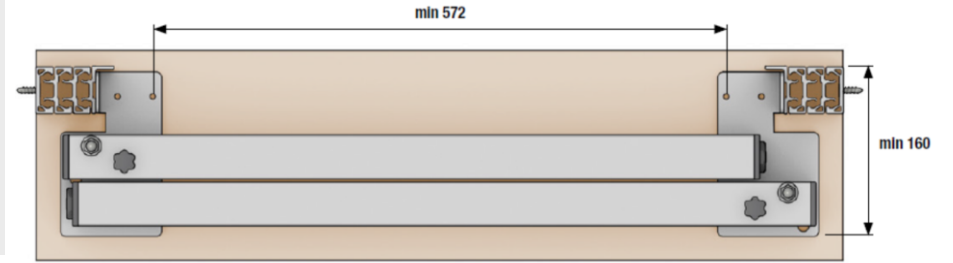

BMB

0600 (600mm), 0900 (900mm), 1200 (1200mm)

Spina-bussola
o mm 8.
Pin-bush o mm 8.

HONGKONG HARDWARE SUPPLIER LTD.

香港裝飾材料有限公司

Product Code:

EXT-HKS-BMB-003

Description:

Extension Table Top Folding Panels

Brand:

BMB

HONGKONG HARDWARE SUPPLIER LTD.

香港裝飾材料有限公司

Product Code:

EXT-HKS-BMB-003

Description:

Extension Table Top with Legs & Folding Panels

Brand:

BMB

Codice Code	Elementi estensibili Extendible components	A guida chiusa installed length	D guida aperta overall extended length	C estensione extension	S larghezza width	B lunghezza aletta bracket length
09344/000/00/0300/00	4	300 mm	1123 mm	823 mm	71 mm	300 mm
09344/000/00/0350/00	4	350 mm	1373 mm	1023 mm	71 mm	350 mm
09344/000/00/0400/00	4	400 mm	1623 mm	1223 mm	71 mm	400 mm