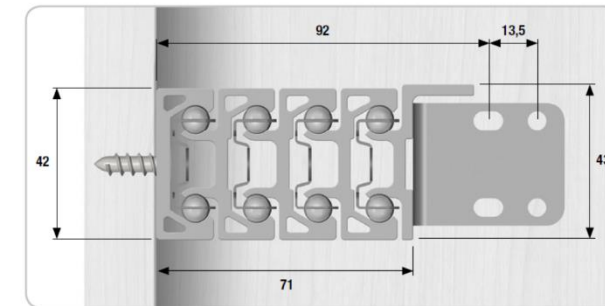

Spina-bussola
o mm 8.
Pin-bush o mm 8.

HONGKONG HARDWARE SUPPLIER LTD.

香港裝飾材料有限公司

Product Code:

EXT-HKS-BMB-002

Description:

Extension Table Top Stackable Panels with Front Bar

Brand:

BMB

0600 (600mm), 0900 (900mm), 1200 (1200mm)

Spina-bussola
o mm 8.
Pin-bush o mm 8.

HONGKONG HARDWARE SUPPLIER LTD.

香港裝飾材料有限公司

Product Code:

EXT-HKS-BMB-003

Description:

Extension Table Top with Legs & Folding Panels

Brand:

BMB

Codice Code	Elementi estensibili Extendible components	A guida chiusa installed length	D guida aperta overall extended length	C estensione extension	S larghezza width	B lunghezza aletta bracket length
09344/000/00/0300/00	4	300 mm	1123 mm	823 mm	71 mm	300 mm
09344/000/00/0350/00	4	350 mm	1373 mm	1023 mm	71 mm	350 mm
09344/000/00/0400/00	4	400 mm	1623 mm	1223 mm	71 mm	400 mm

Codice Code	Elementi estensibili Extendible components	A guida chiusa installed length	D guida aperta overall extended length	C estensione extension	S larghezza width	B lunghezza aletta bracket length
09344/000/00/0300/00	4	300 mm	1123 mm	823 mm	71 mm	300 mm
09344/000/00/0350/00	4	350 mm	1373 mm	1023 mm	71 mm	350 mm
09344/000/00/0400/00	4	400 mm	1623 mm	1223 mm	71 mm	400 mm