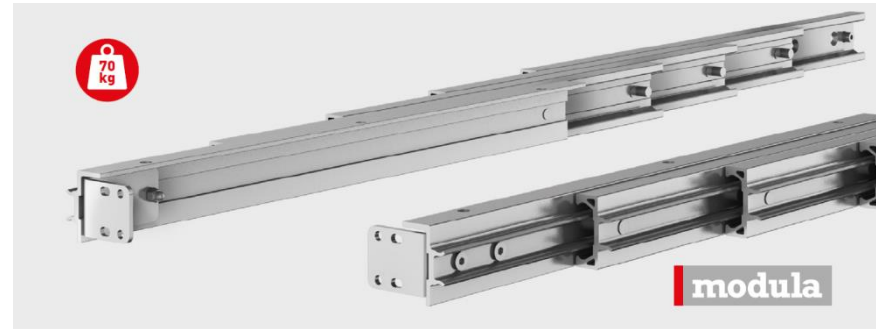

Spina-bussola
o mm 8.
Pin-bush o mm 8.

HONGKONG HARDWARE SUPPLIER LTD.

香港裝飾材料有限公司

Product Code:

EXT-HKS-BMB-002

Description:

Extension Table Top Stackable Panels with Front Bar

Brand:

BMB

0600 (600mm), 0900 (900mm), 1200 (1200mm)

Spina-bussola
o mm 8.
Pin-bush o mm 8.

HONGKONG HARDWARE SUPPLIER LTD.

香港裝飾材料有限公司

Product Code:

EXT-HKS-BMB-003

Description:

Extension Table Top Folding Panels

Brand:

BMB

HONGKONG HARDWARE SUPPLIER LTD.

香港裝飾材料有限公司

Product Code:

EXT-HKS-BMB-003

Description:

Extension Table Top with Legs & Folding Panels

Brand:

BMB

Codice Code	Elementi estensibili Extendible components	A guida chiusa installed length	D guida aperta overall extended length	C estensione extension	S larghezza width	B lunghezza aletta bracket length
09344/000/00/0300/00	4	300 mm	1123 mm	823 mm	71 mm	300 mm
09344/000/00/0350/00	4	350 mm	1373 mm	1023 mm	71 mm	350 mm
09344/000/00/0400/00	4	400 mm	1623 mm	1223 mm	71 mm	400 mm