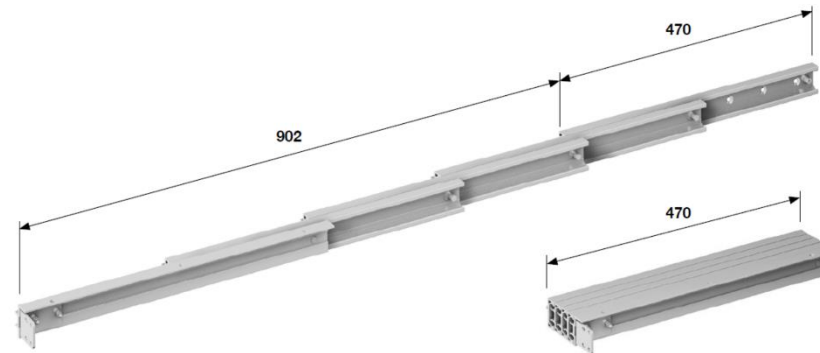

HONGKONG HARDWARE SUPPLIER LTD.

香港裝飾材料有限公司

Product Code:

EXT-HKS-BMB-003

Description:

Extension Table Top Folding Panels

Brand:

BMB