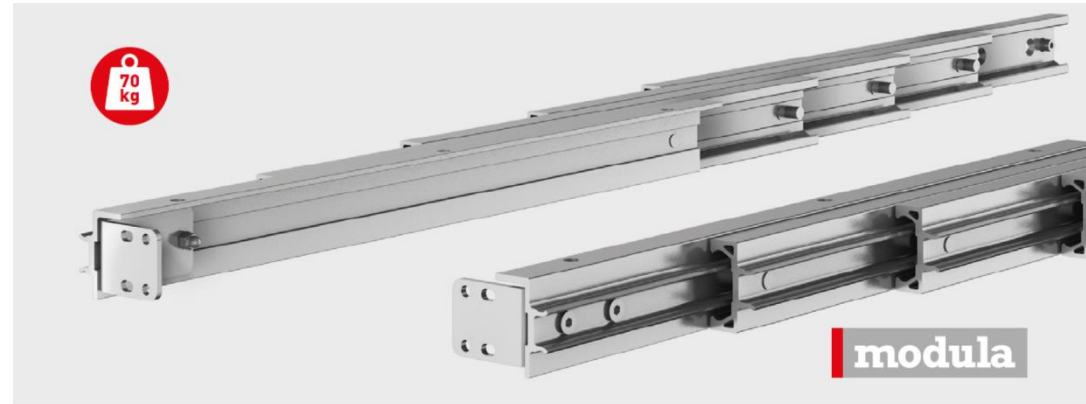

HONGKONG HARDWARE SUPPLIER LTD.

香港裝飾材料有限公司

Product Code:

EXT-HKS-BMB-001

Description:

Extension Table Top Stackable Panels

Brand:

BMB

Spina-bussola
o mm 8.
Pin-bush o mm 8.

HONGKONG HARDWARE SUPPLIER LTD.

香港裝飾材料有限公司

Product Code:

EXT-HKS-BMB-002

Description:

Extension Table Top Stackable Panels with Front Bar

Brand:

BMB

0600 (600mm), 0900 (900mm), 1200 (1200mm)

Spina-bussola
o mm 8.
Pin-bush o mm 8.

HONGKONG HARDWARE SUPPLIER LTD.

香港裝飾材料有限公司

Product Code:

EXT-HKS-BMB-003

Description:

Extension Table Top with Legs & Folding Panels

Brand:

BMB

Codice Code	Elementi estensibili Extendible components	A guida chiusa installed length	D guida aperta overall extended length	C estensione extension	S larghezza width	B lunghezza aletta bracket length
09344/000/00/0300/00	4	300 mm	1123 mm	823 mm	71 mm	300 mm
09344/000/00/0350/00	4	350 mm	1373 mm	1023 mm	71 mm	350 mm
09344/000/00/0400/00	4	400 mm	1623 mm	1223 mm	71 mm	400 mm