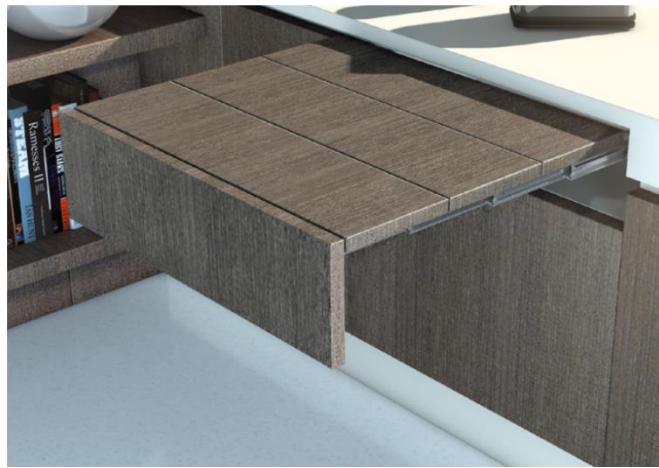

HONGKONG HARDWARE SUPPLIER LTD.

香港裝飾材料有限公司

Product Code:

EXT-HKS-BMB-001

Description:

Extension Table Top Stackable Panels

Brand:

BMB

Spina-bussola
o mm 8.
Pin-bush o mm 8.

HONGKONG HARDWARE SUPPLIER LTD.

香港裝飾材料有限公司

Product Code:

EXT-HKS-BMB-002

Description:

Extension Table Top Stackable Panels with Front Bar

Brand: