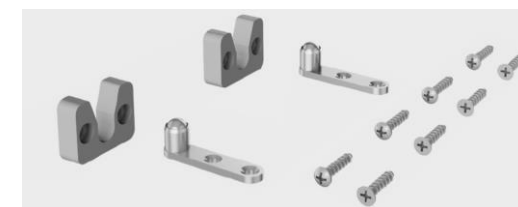

HONGKONG HARDWARE SUPPLIER LTD.

香港裝飾材料有限公司

Product Code:

EXT-HKS-BMB-001

Description:

Extension Table Top Stackable Panels

Brand:

BMB

Spina-bussola
o mm 8.
Pin-bush o mm 8.

HONGKONG HARDWARE SUPPLIER LTD.

香港裝飾材料有限公司

Product Code:

EXT-HKS-BMB-002

Description:

Extension Table Top Stackable Panels with Front Bar

Brand:

BMB

0600 (600mm), 0900 (900mm), 1200 (1200mm)

Spina-bussola
o mm 8.
Pin-bush o mm 8.

HONGKONG HARDWARE SUPPLIER LTD.

香港裝飾材料有限公司

Product Code:

EXT-HKS-BMB-003

Description:

Extension Table Top with Legs & Folding Panels

Brand:

BMB

Codice Code	Elementi estensibili Extendible components	A guida chiusa installed length	D guida aperta overall extended length	C estensione extension	S larghezza width	B lunghezza aletta bracket length
09344/000/00/0300/00	4	300 mm	1123 mm	823 mm	71 mm	300 mm
09344/000/00/0350/00	4	350 mm	1373 mm	1023 mm	71 mm	350 mm
09344/000/00/0400/00	4	400 mm	1623 mm	1223 mm	71 mm	400 mm