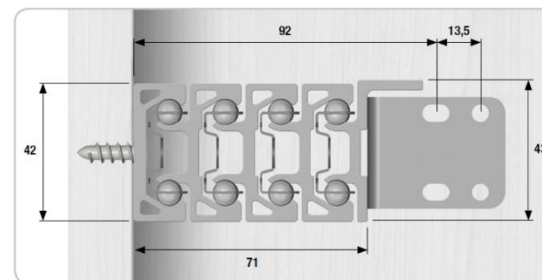

Spina-bussola
o mm 8.
Pin-bush o mm 8.

HONGKONG HARDWARE SUPPLIER LTD.

香港裝飾材料有限公司

Product Code:

EXT-HKS-BMB-002

Description:

Extension Table Top Stackable Panels with Front Bar

Brand:

BMB

0600 (600mm), 0900 (900mm), 1200 (1200mm)

Spina-bussola
o mm 8.
Pin-bush o mm 8.

HONGKONG HARDWARE SUPPLIER LTD.

香港裝飾材料有限公司

Product Code:

EXT-HKS-BMB-003

Description:

Extension Table Top with Legs & Folding Panels

Brand:

BMB

Codice Code	Elementi estensibili Extendible components	A guida chiusa installed length	D guida aperta overall extended length	C estensione extension	S larghezza width	B lunghezza aletta bracket length
09344/000/00/0300/00	4	300 mm	1123 mm	823 mm	71 mm	300 mm
09344/000/00/0350/00	4	350 mm	1373 mm	1023 mm	71 mm	350 mm
09344/000/00/0400/00	4	400 mm	1623 mm	1223 mm	71 mm	400 mm

Codice Code	Elementi estensibili Extendible components	A guida chiusa installed length	D guida aperta overall extended length	C estensione extension	S larghezza width	B lunghezza aletta bracket length
09344/000/00/0300/00	4	300 mm	1123 mm	823 mm	71 mm	300 mm
09344/000/00/0350/00	4	350 mm	1373 mm	1023 mm	71 mm	350 mm
09344/000/00/0400/00	4	400 mm	1623 mm	1223 mm	71 mm	400 mm