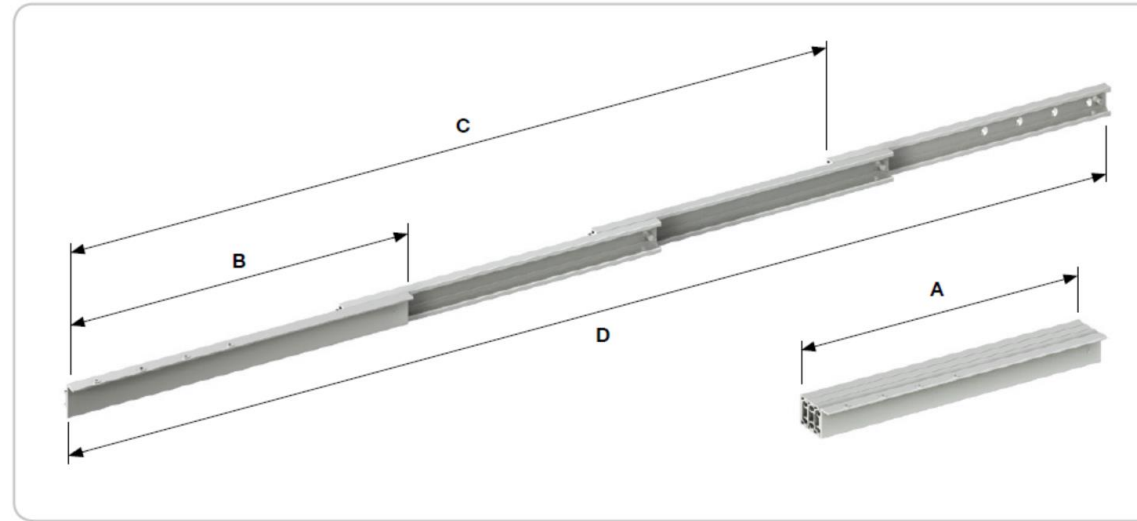

Extension Table Top Folding Panels

Brand:

BMB

HONGKONG HARDWARE SUPPLIER LTD.

香港裝飾材料有限公司

Product Code:

EXT-HKS-BMB-003

Description:

Extension Table Top with Legs & Folding Panels

Brand:

BMB

Codice Code	Elementi estensibili Extendible components	A guida chiusa installed length	D guida aperta overall extended length	C estensione extension	S larghezza width	B lunghezza aletta bracket length
09344/000/00/0300/00	4	300 mm	1123 mm	823 mm	71 mm	300 mm
09344/000/00/0350/00	4	350 mm	1373 mm	1023 mm	71 mm	350 mm
09344/000/00/0400/00	4	400 mm	1623 mm	1223 mm	71 mm	400 mm