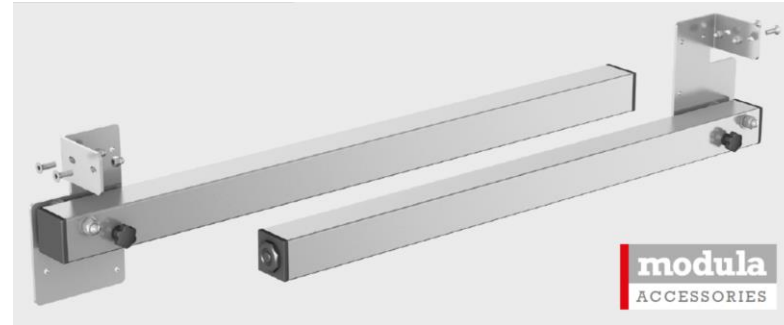

Spina-bussola
o mm 8.
Pin-bush o mm 8.

HONGKONG HARDWARE SUPPLIER LTD.

香港裝飾材料有限公司

Product Code:

EXT-HKS-BMB-002

Description:

Extension Table Top Stackable Panels with Front Bar

Brand:

Extension Table Top Folding Panels

Brand:

BMB

HONGKONG HARDWARE SUPPLIER LTD.

香港裝飾材料有限公司

Product Code:

EXT-HKS-BMB-003

Description:

Extension Table Top with Legs & Folding Panels

Brand:

BMB

Codice Code	Elementi estensibili Extendible components	A guida chiusa installed length	D guida aperta overall extended length	C estensione extension	S larghezza width	B lunghezza aletta bracket length
09344/000/00/0300/00	4	300 mm	1123 mm	823 mm	71 mm	300 mm
09344/000/00/0350/00	4	350 mm	1373 mm	1023 mm	71 mm	350 mm
09344/000/00/0400/00	4	400 mm	1623 mm	1223 mm	71 mm	400 mm