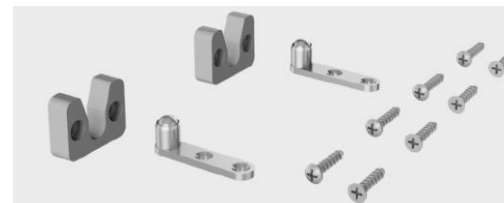

HONGKONG HARDWARE SUPPLIER LTD.

香港裝飾材料有限公司

Product Code:

EXT-HKS-BMB-001

Description:

Extension Table Top Stackable Panels

Brand:

BMB

Spina-bussola
o mm 8.
Pin-bush o mm 8.

HONGKONG HARDWARE SUPPLIER LTD.

香港裝飾材料有限公司

Product Code:

EXT-HKS-BMB-002

Description:

Extension Table Top Stackable Panels with Front Bar

Brand:

BMB

0600 (600mm), 0900 (900mm), 1200 (1200mm)

Spina-bussola
o mm 8.
Pin-bush o mm 8.

HONGKONG HARDWARE SUPPLIER LTD.

香港裝飾材料有限公司

Product Code:

EXT-HKS-BMB-003

Description:

Codice Code	Elementi estensibili Extendible components	A guida chiusa installed length	D guida aperta overall extended length	C estensione extension	S larghezza width	B lunghezza aletta bracket length
09344/000/00/0300/00	4	300 mm	1123 mm	823 mm	71 mm	300 mm
09344/000/00/0350/00	4	350 mm	1373 mm	1023 mm	71 mm	350 mm
09344/000/00/0400/00	4	400 mm	1623 mm	1223 mm	71 mm	400 mm