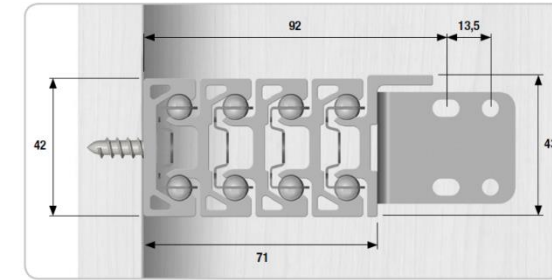

HONGKONG HARDWARE SUPPLIER LTD.

香港裝飾材料有限公司

Product Code:

EXT-HKS-BMB-003

Description:

Extension Table Top Folding Panels

Brand:

BMB