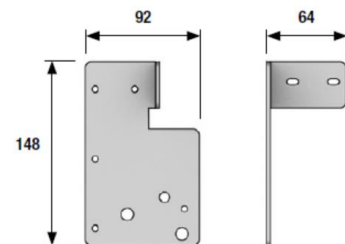

BMB

0600 (600mm), 0900 (900mm), 1200 (1200mm)

Spina-bussola
o mm 8.
Pin-bush o mm 8.

HONGKONG HARDWARE SUPPLIER LTD.

香港裝飾材料有限公司

Product Code:

EXT-HKS-BMB-003

Description:

Extension Table Top with Legs & Folding Panels

Brand:

BMB

Codice Code	Elementi estensibili Extendible components	A guida chiusa installed length	D guida aperta overall extended length	C estensione extension	S larghezza width	B lunghezza aletta bracket length
09344/000/00/0300/00	4	300 mm	1123 mm	823 mm	71 mm	300 mm
09344/000/00/0350/00	4	350 mm	1373 mm	1023 mm	71 mm	350 mm
09344/000/00/0400/00	4	400 mm	1623 mm	1223 mm	71 mm	400 mm

HONGKONG HARDWARE SUPPLIER LTD.

香港裝飾材料有限公司

Product Code:

EXT-HKS-BMB-004

Description:

Extension Table Top for Cabinet Front & Folding Panels

Brand:

BMB

Codice Code	Elementi estensibili Extendible components	A guida chiusa installed length	D guida aperta overall extended length	C estensione extension	S larghezza width	B lunghezza aletta bracket length
09344/000/00/0300/00	4	300 mm	1123 mm	823 mm	71 mm	300 mm
09344/000/00/0350/00	4	350 mm	1373 mm	1023 mm	71 mm	350 mm
09344/000/00/0400/00	4	400 mm	1623 mm	1223 mm	71 mm	400 mm